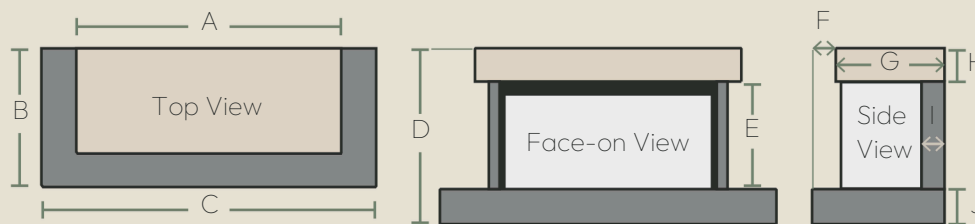

Brockenhurst Suite 870

Dimensions

A1020.0 mm
B404.0 mm
C1400.0 mm
D536.0 mm
E331.0 mm
F87.0 mm
G317.5 mm
H100.0 mm
I72.5 mm
J105.0 mm

New Forest Features

- Wall-hung installation
- Remote control
- Full thermostatic control
- Timer control options
- Downlighting
- Three fuel bed colours (Orange, pink, blue)
- Three-pin plugged included

Deluxe Features

- Deluxe Real Logs
- Rear Mirrored Glass
- Upgrade to AR Glass

Signature Features

- Signature Logs
- Rear Mirrored Glass
- Upgrade to AR Glass

Brockenhurst Suite 1200

Dimensions

A	1350.0 mm
B	404.0 mm
C	1730.0 mm
D	630.5 mm
E	425.5 mm
F	87.0 mm
G	317.5 mm
H	100.0 mm
I	72.5 mm
J	105.0 mm