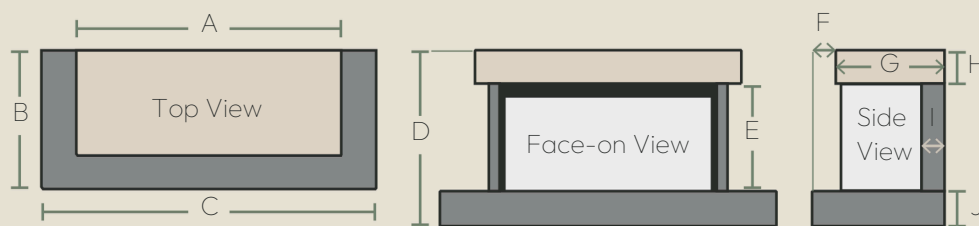

Brockenhurst Suite 870

Dimensions

A1020.0 mm
B404.0 mm
C1400.0 mm
D536.0 mm
E331.0 mm
F87.0 mm
G317.5 mm
H100.0 mm
I72.5 mm
J105.0 mm

New Forest Features

- Wall-hung installation
- Remote control
- Full thermostatic control
- Timer control options
- Downlighting
- Three fuel bed colours (Orange, pink, blue)
- Three-pin plugged included

Deluxe Features

- Deluxe Real Logs
- Rear Mirrored Glass
- Upgrade to AR Glass

Signature Features

- Signature Logs
- Rear Mirrored Glass
- Upgrade to AR Glass

Brockenhurst Suite 1200

Dimensions

A	1350.0 mm
B	404.0 mm
C	1730.0 mm
D	630.5 mm
E	425.5 mm
F	87.0 mm
G	317.5 mm
H	100.0 mm
I	72.5 mm
J	105.0 mm