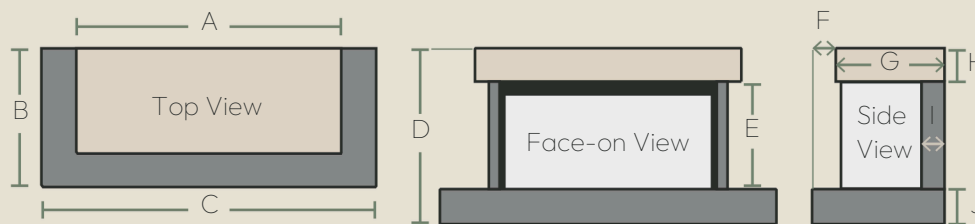

Deluxe Features

- Deluxe Real Logs
- Rear Mirrored Glass
- Upgrade to AR Glass

Signature Features

- Signature Logs
- Rear Mirrored Glass
- Upgrade to AR Glass

Brockenhurst Suite 1600

Dimensions

A1750.0 mm
B404.0 mm
C2130.0 mm
D630.5 mm
E425.5 mm
F87.0 mm
G317.5 mm
H100.0 mm
I72.5 mm
J105.0 mm