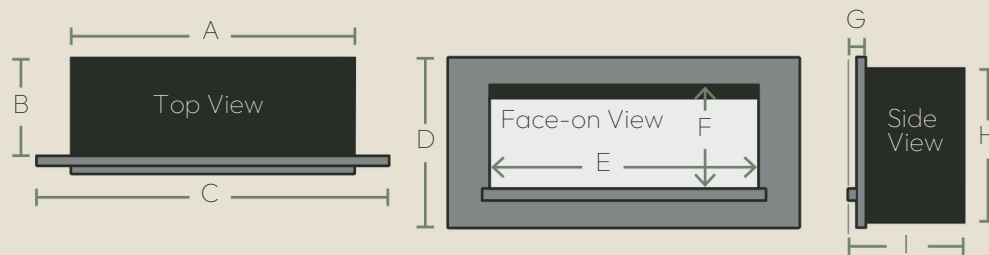

Holbury Suite 870

Dimensions

A845.0 mm
B292.5 mm
C677.0 mm
D509.0 mm
E797.0 mm
F309.0 mm
G54.0 mm
H465.0 mm
I346.5 mm

New Forest Features

- One-sided installation
- Remote control
- Full thermostatic control
- Timer control options
- Downlighting
- Three fuel bed colours (Orange, pink, blue)
- Three-pin plugged included

Deluxe Features

- Deluxe Real Logs
- Rear Mirrored Glass

Holbury Suite 1200

Dimensions

A	1178.0 mm
B	292.5 mm
C	1440.0 mm
D	628.0 mm
E	1127.0 mm
F	403.0 mm
G	54.0 mm
H	565.0 mm
I	346.5 mm

New Forest Features

Black Edition Features

- Deluxe Real Logs
- Rear Black Glass

Deluxe Features

- Deluxe Real Logs
- Rear Mirrored Glass

Holbury Suite 1600

Dimensions

A	1578.0 mm
B	292.5 mm
C	1840.0 mm
D	628.0 mm
E	1527.0 mm F
.....	403.0 mm
G	54.0 mm
H	565.0 mm
I	346.5 mm