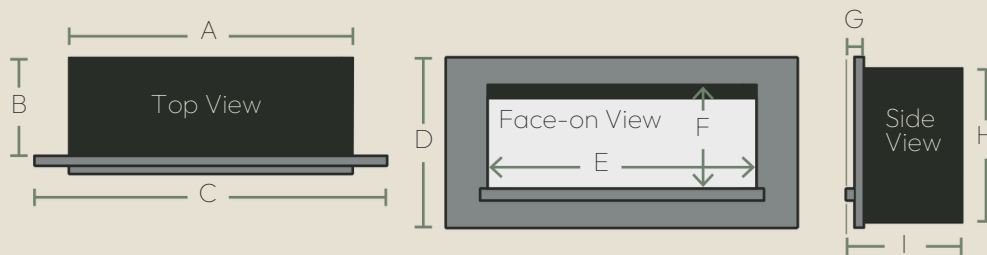

Holbury Suite 870

Dimensions

A845.0 mm
B292.5 mm
C677.0 mm
D509.0 mm
E797.0 mm
F309.0 mm
G54.0 mm
H465.0 mm
I346.5 mm

New Forest Features

- One-sided installation
- Remote control
- Full thermostatic control
- Timer control options
- Downlighting
- Three fuel bed colours (Orange, pink, blue)
- Three-pin plugged included

Deluxe Features

- Deluxe Real Logs
- Rear Mirrored Glass

Holbury Suite 1200

Dimensions

A	1178.0 mm
B	292.5 mm
C	1440.0 mm
D	628.0 mm
E	1127.0 mm
F	403.0 mm
G	54.0 mm
H	565.0 mm
I	346.5 mm

New Forest Features

Black Edition Features

- Deluxe Real Logs
- Rear Black Glass

Deluxe Features

- Deluxe Real Logs
- Rear Mirrored Glass

Holbury Suite 1600

Dimensions

A	1578.0 mm
B	292.5 mm
C	1840.0 mm
D	628.0 mm
E	1527.0 mm F
.....	403.0 mm
G	54.0 mm
H	565.0 mm
I	346.5 mm