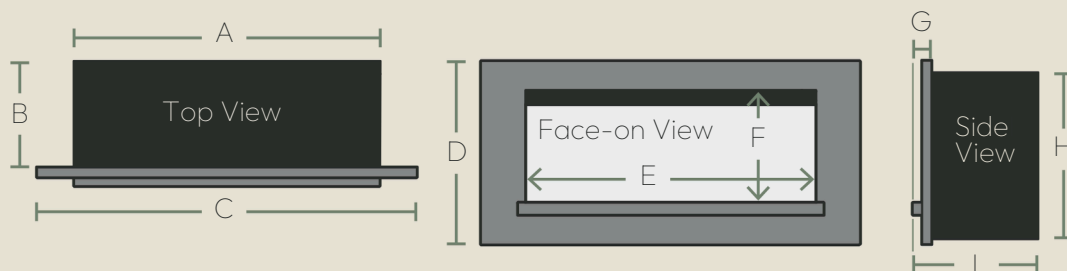

Black Edition Features

- Deluxe Real Logs
- Rear Black Glass

Deluxe Features

- Deluxe Real Logs
- Rear Mirrored Glass

Holbury Suite 1600

Dimensions

A	1578.0 mm
B	292.5 mm
C	1840.0 mm
D	628.0 mm
E	1527.0 mm F
.....	403.0 mm
G	54.0 mm
H	565.0 mm
I	346.5 mm

New Forest Features

- One-sided installation
- Remote control
- Full thermostatic control
- Timer control options
- Downlighting
- Three fuel bed colours (Orange, pink, blue)
- Three-pin plugged included