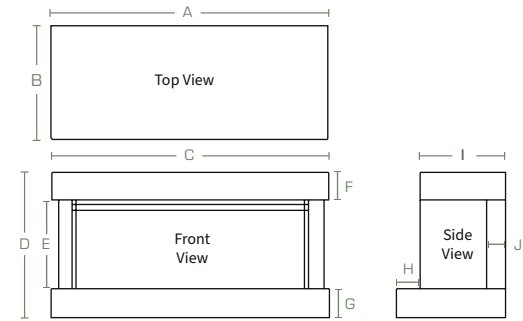

Winchester 1600

A	1930mm	F	140mm
B	404mm	G	140mm
C	1930mm	H	87mm
D	705mm	I	317.5mm
E	425mm	J	72.5mm