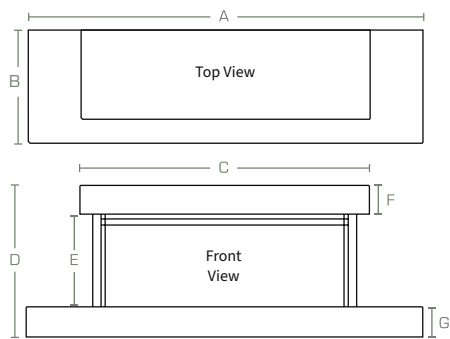

# Maatschetsen meubels

Brockenhurst 870

A	1400mm	F	100mm
B	404mm	G	105mm
C	1020mm	H	87mm
D	536mm	I	317.5mm
E	331mm	J	72.5mm

Brockenhurst 1200

A	1730mm	F	100mm
B	404mm	G	105mm
C	1350mm	H	87mm
D	630.5mm	I	317.5mm
E	425.5mm	J	72.5mm