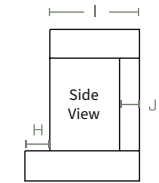

Brockenhurst 1600

A	2130mm	F	100mm
B	404mm	G	105mm
C	1750mm	H	87mm
D	630.5mm	I	317.5mm
E	425.5mm	J	72.5mm