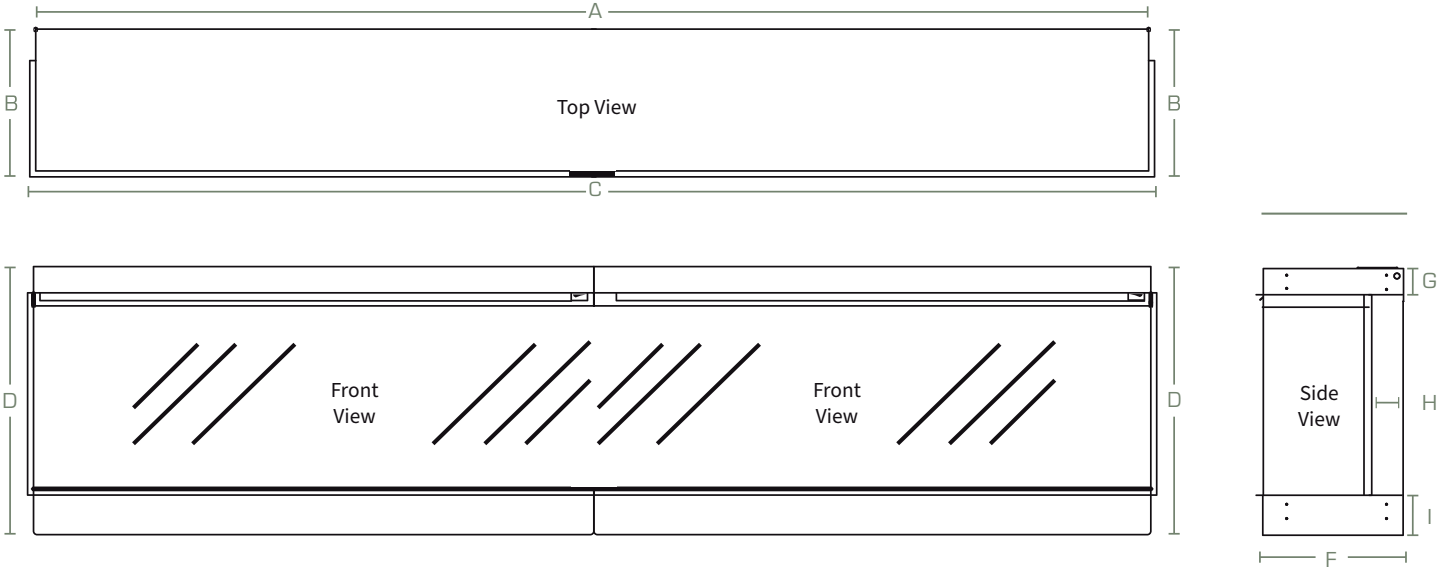

# Maatschetsen New Forest 2400

A	2352mm	F	300mm
B	311mm	G	55.5mm
C	2375mm	H	67mm
D	563mm	I	83.5mm
E	424mm		