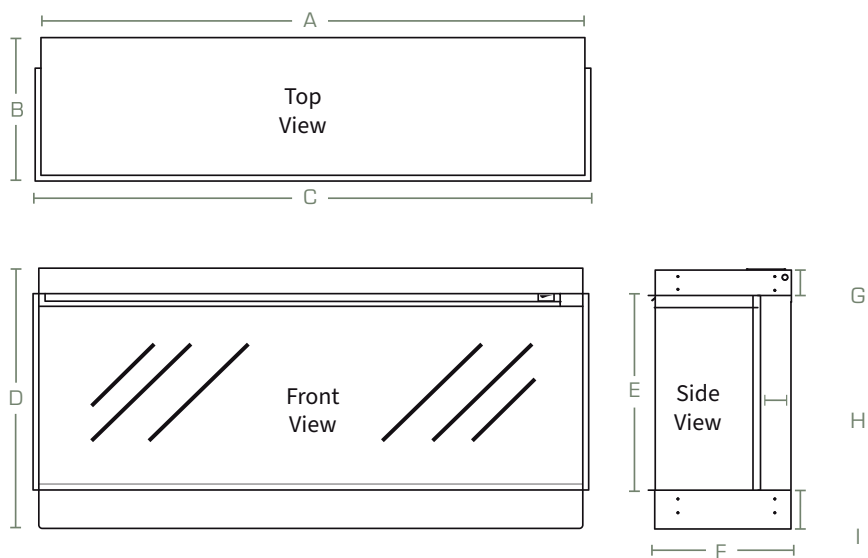

# Maatschetsen New Forest 1200

A	1178mm	F	300mm
B	311mm	G	55.5mm
C	1200mm	H	67mm
D	563mm	I	83.5mm
E	424mm		