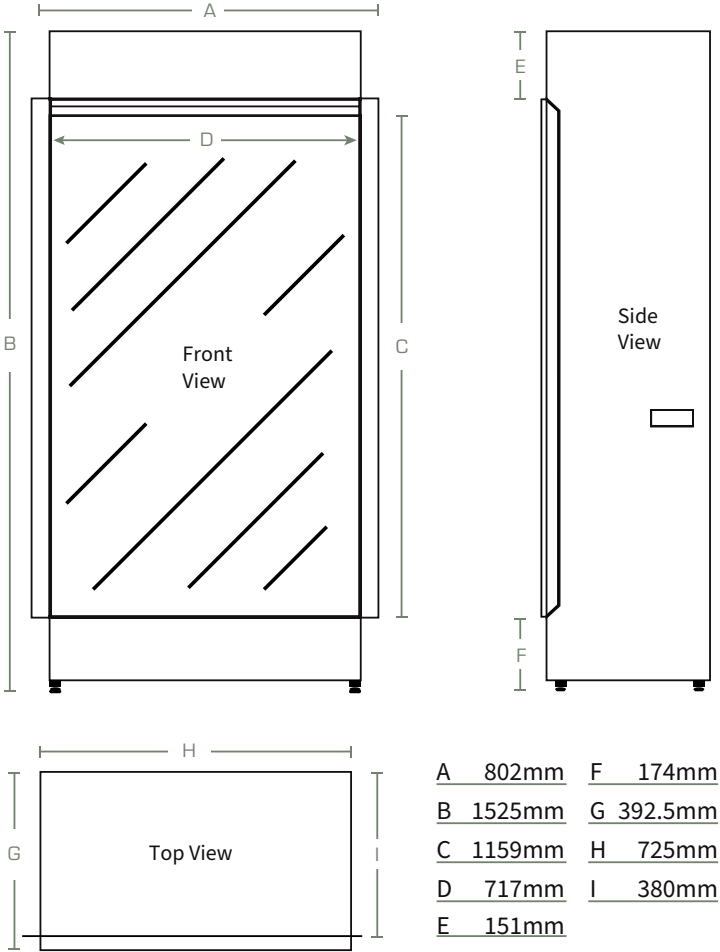

Maatschetsen New Forest Knightwood