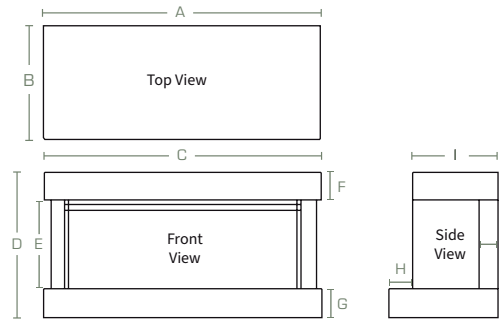

Winchester 1200

A	1530mm	F	140mm
B	404mm	G	140mm
C	1530mm	H	87mm
D	705mm	I	317.5mm
E	425mm	J	72.5mm