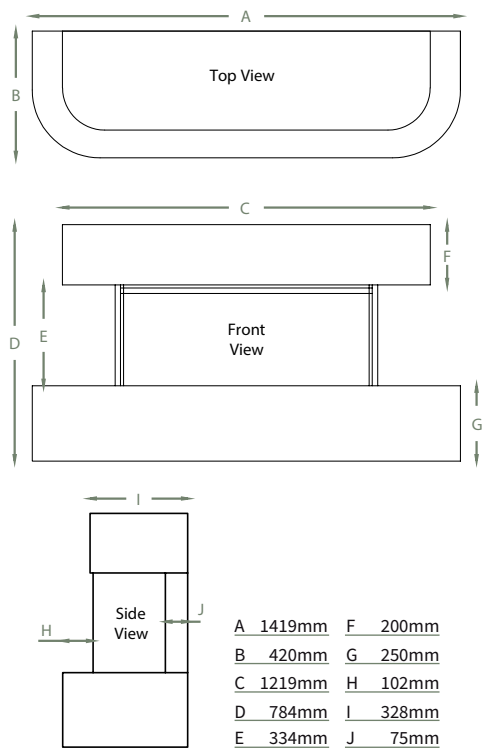

Eccence 870