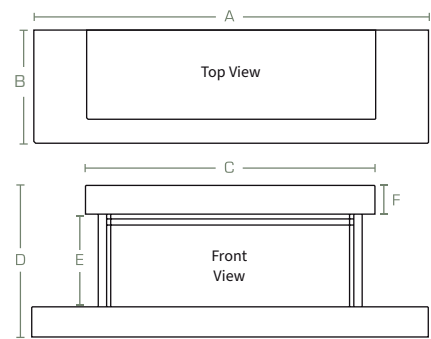

# Maatschetsen meubels

Brockenhurst 870

A	1400mm	F	100mm
B	404mm	G	105mm
C	1020mm	H	87mm
D	536mm	I	317.5mm
E	331mm	J	72.5mm

Brockenhurst 1200

A	1730mm	F	100mm
B	404mm	G	105mm
C	1350mm	H	87mm
D	630.5mm	I	317.5mm
E	425.5mm	J	72.5mm