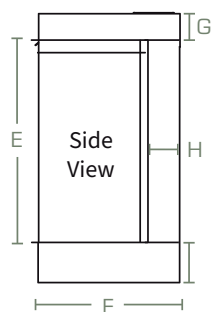

# Maatschetsen New Forest 1600

A	1576mm	F	300mm
B	311mm	G	55.5mm
C	1600mm	H	67mm
D	563mm	I	83.5mm
E	424mm		