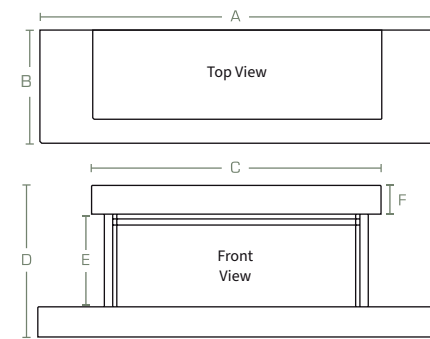

Brockenhurst 1600

A	2130mm	F	100mm
B	404mm	G	105mm
C	1750mm	H	87mm
D	630.5mm	I	317.5mm
E	425.5mm	J	72.5mm