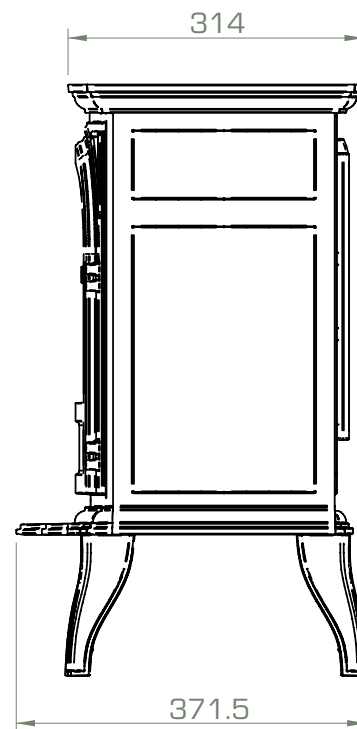

Maatschetsen Hinton