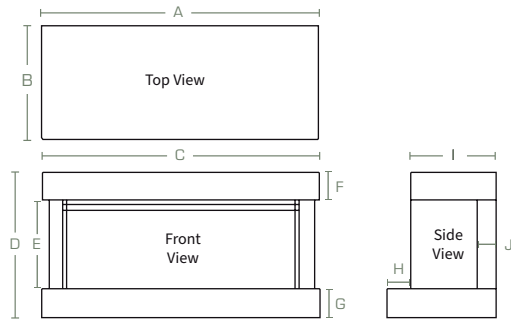

Winchester 870

A	1200mm	F	140mm
B	404mm	G	140mm
C	1200mm	H	87mm
D	611mm	I	317.5mm
E	331mm	J	72.5mm