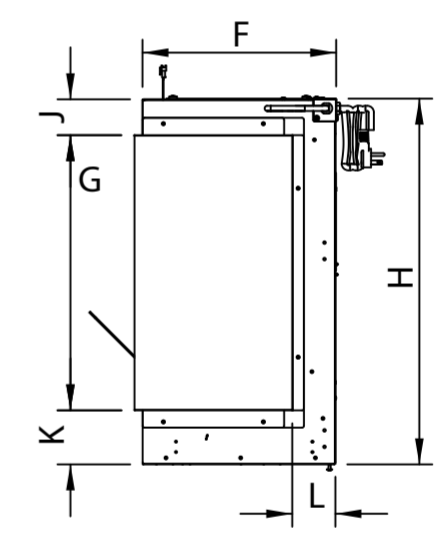

- A - 2375MM
- B - 310MM
- C - 2350MM
- D - 12.5MM
- E - 12.5MM
- F - 298MM
- G - 424MM
- H - 565MM
- J - 55MM
- K - 83MM
- L - 66MM

ALL DIMS IN MM
DO NOT SCALE

ALL COMPONENTS TO BE FREE FROM SILICONE CONTAMINATION AND BURRS.
TOLERANCES +/- 0.25 UNLESS OTHERWISE STATED. ORIGINAL PAGE SIZE A3

ALL INFORMATION REMAINS THE PROPERTY OF FOCAL POINT FIRES PLC.
THE COPYING AND DISSEMINATION TO ANY OTHER PARTIES IS NOT
PERMITTED WITHOUT EXPRESS PERMISSION OF THE ABOVE.

FIRST ISSUE		xx/xx/10	A
LOC.	CHANGE & ACTIONED BY	DATE	ISS.
USED ON REDWOOD		DRWN:	Peterd
SCALE: 1:10 MATL: N/A		CHKD:	
DATE: 06/07/2020 FIN: N/A		PART No: F500725	
DESC: REDWOOD		ISS A	

1

2

3

4