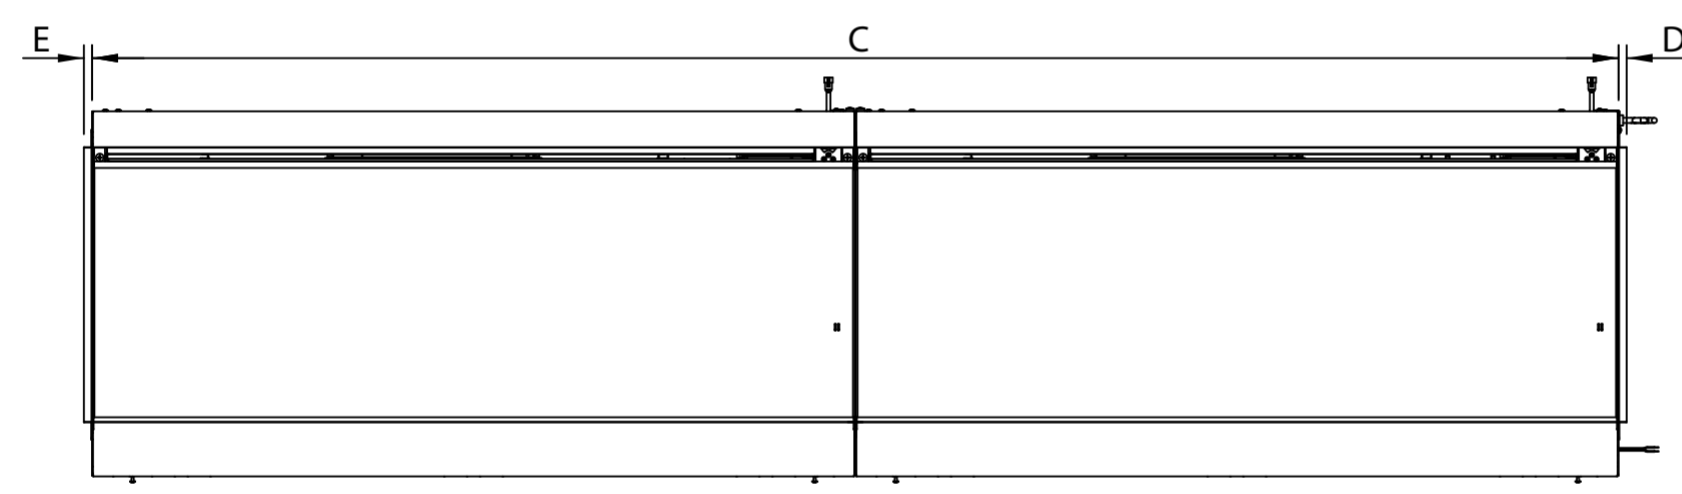

- A - 2375MM
- B - 310MM
- C - 2350MM
- D - 12.5MM
- E - 12.5MM
- F - 298MM
- G - 424MM
- H - 565MM
- J - 55MM
- K - 83MM
- L - 66MM

ALL DIMS IN MM
DO NOT SCALE

ALL COMPONENTS TO BE FREE FROM SILICONE CONTAMINATION AND BURRS.
TOLERANCES +/- 0.25 UNLESS OTHERWISE STATED. ORIGINAL PAGE SIZE A3

ALL INFORMATION REMAINS THE PROPERTY OF FOCAL POINT FIRES PLC.
THE COPYING AND DISSEMINATION TO ANY OTHER PARTIES IS NOT
PERMITTED WITHOUT EXPRESS PERMISSION OF THE ABOVE.

FIRST ISSUE		xx/xx/10	A
LOC.	CHANGE & ACTIONED BY	DATE	ISS.
USED ON REDWOOD		DRWN:	Peterd
SCALE: 1:10 MATL: N/A		CHKD:	
DATE: 06/07/2020 FIN: N/A		PART No: F500725	
DESC: REDWOOD		ISS A	

1

2

3

4