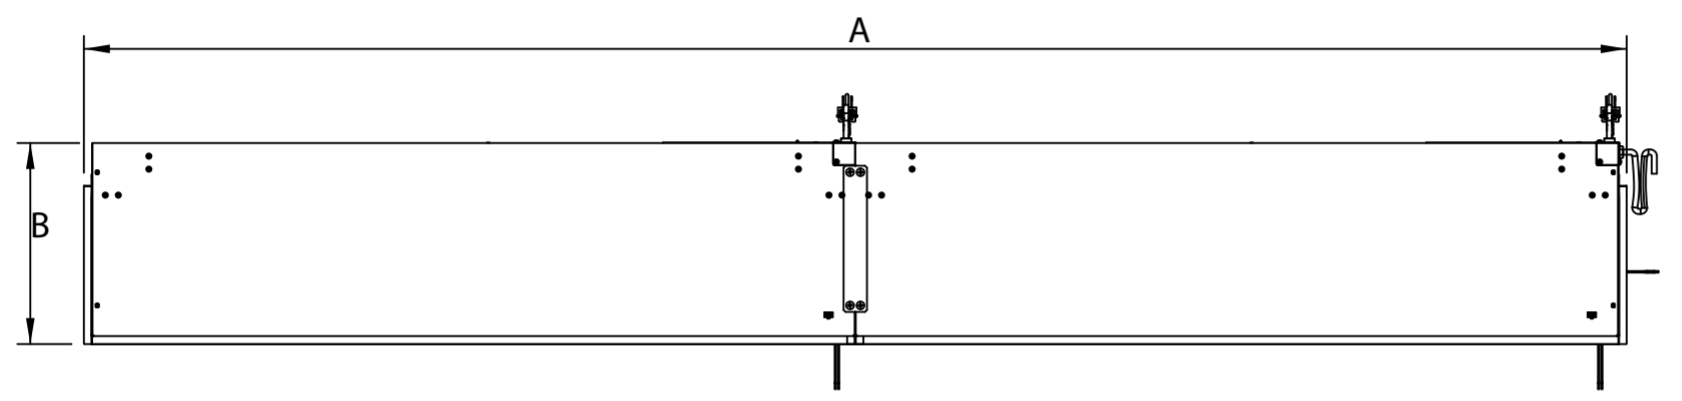

- A - 2375MM
- B - 310MM
- C - 2350MM
- D - 12.5MM
- E - 12.5MM
- F - 298MM
- G - 424MM
- H - 565MM
- J - 55MM
- K - 83MM
- L - 66MM

ALL DIMS IN MM
DO NOT SCALE

ALL COMPONENTS TO BE FREE FROM SILICONE CONTAMINATION AND BURRS.
TOLERANCES +/- 0.25 UNLESS OTHERWISE STATED. ORIGINAL PAGE SIZE A3

ALL INFORMATION REMAINS THE PROPERTY OF FOCAL POINT FIRES PLC.
THE COPYING AND DISSEMINATION TO ANY OTHER PARTIES IS NOT
PERMITTED WITHOUT EXPRESS PERMISSION OF THE ABOVE.

FIRST ISSUE		xx/xx/10	A
LOC.	CHANGE & ACTIONED BY	DATE	ISS.
USED ON REDWOOD		DRWN:	Peterd
SCALE: 1:10 MATL: N/A		CHKD:	
DATE: 06/07/2020 FIN: N/A		PART No: F500725	
DESC: REDWOOD		ISS A	

1

2

3

4